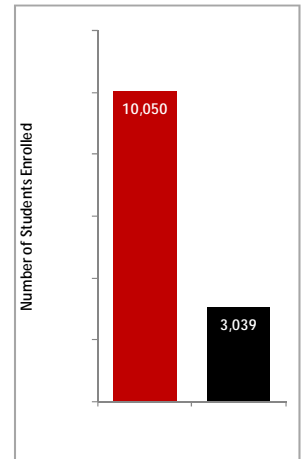

# VALDOSTA STATE UNIVERSITY STUDENT ENROLLMENT

Enrollment by Gender, Fall 2011

Enrollment, Fall 2007 Fall 2011

Enrollment by Time Status, Fall 2011

Enrollment by College, Fall 2011

Total enrollment at VSU for Fall 2011 is 13,089 Students.

# FIRST TIME, FULL TIME FRESHMAN STUDENT ENROLLMENT

First Time, Full Time Freshman Enrollment

First Time, Full Time Freshman  
Enrollment by College, Fall 2011

## 5 Largest First Time, Full Time Freshman Student Majors

1. Biology
2. Nursing
3. Psychology
4. Mass Media
5. Athletic Training