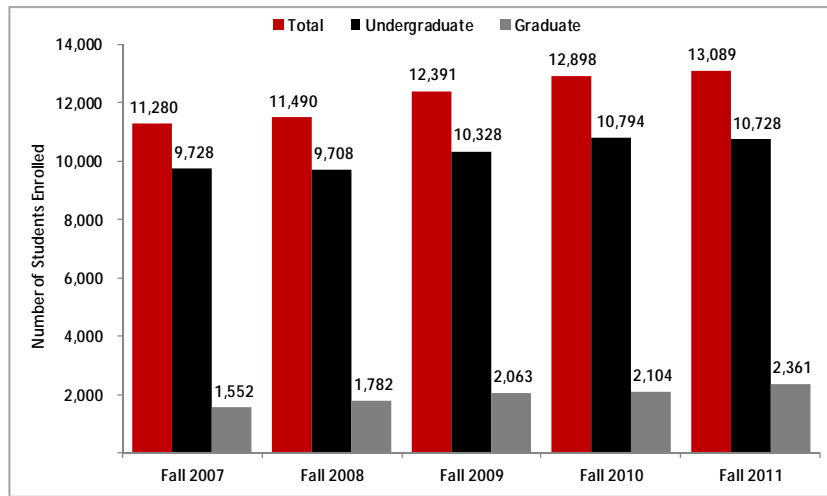

# VALDOSTA STATE UNIVERSITY STUDENT ENROLLMENT

Enrollment by Gender, Fall 2011

Enrollment, Fall 2007 Fall 2011

Enrollment by Time Status, Fall 2011

Enrollment by College, Fall 2011

Total enrollment at VSU for Fall 2011 is 13,089 Students.

# FIRST TIME, FULL TIME FRESHMAN STUDENT ENROLLMENT

First Time, Full Time Freshman Enrollment

First Time, Full Time Freshman  
Enrollment by College, Fall 2011

## 5 Largest First Time, Full Time Freshman Student Majors

1. Biology
2. Nursing
3. Psychology
4. Mass Media
5. Athletic Training