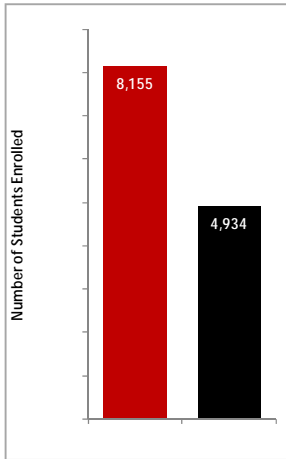

# VALDOSTA STATE UNIVERSITY STUDENT ENROLLMENT

Enrollment by Gender, Fall 2011

Enrollment, Fall 2007 Fall 2011

Enrollment by Time Status, Fall 2011

Enrollment by College, Fall 2011

Total enrollment at VSU for Fall 2011 is 13,089 Students.

# FIRST TIME, FULL TIME FRESHMAN STUDENT ENROLLMENT

First Time, Full Time Freshman Enrollment

First Time, Full Time Freshman  
Enrollment by College, Fall 2011

## 5 Largest First Time, Full Time Freshman Student Majors

1. Biology
2. Nursing
3. Psychology
4. Mass Media
5. Athletic Training