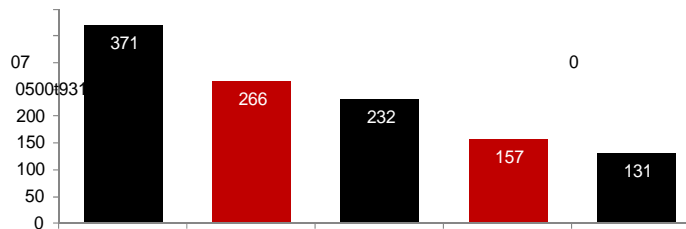

This information has been compiled by Strategic Research and Analysis in an e

Graduate Enrollment by Classification and Gender, Fall 2013

Graduate Enrollment by College, Fall 2013

Note: The College of Arts & Sciences includes undecided majors. Pre business students are included in Business Administration. Pre nursing students are included in Nursing.

Graduate Students by 5 Largest Declared Majors, Fall 2013

3

Undergraduate Enrollment by Class, Fall 2013

Undergraduate Enrollment by College, Fall 2013

Note: The College of Arts & Sciences includes undecided majors. Pre business students are included in Business Administration. Pre nursing students are included in Nursing.

* Includes Joint Enrolled, Transient, and Other.

Undergraduate Students by 5 Largest Declared Majors, Fall 2013

First Time Freshmen Enrollment, Fall 2009–Fall 2013

First Time Freshmen Enrollment by Gender and Ethnicity, Fall 2013